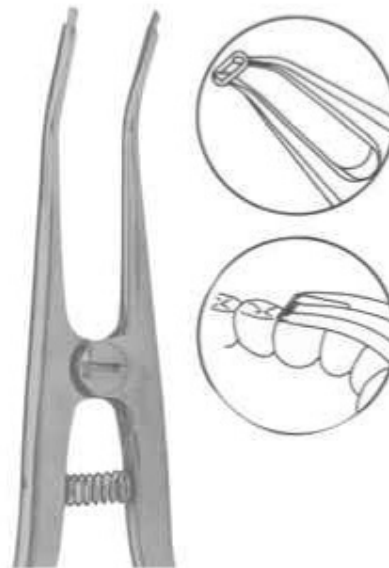

2643
Light Wire Plier

2644
Wire Cutter
12.5 cm

ORTHODONTIC PLIERS

2645
Fig. 101
Wire Bending

2646
Fig. 118
PEESO
Collar

2647
Fig. 417
Crown Shell

2648
STEINER
150 mm
Ligature Pliers

2649
Separating Pliers Elastics
150 mm

2650
121-Lab & Office

ORTHODONTIC PLIERS

2651
How Plier-Titanium Alloy
With special coated beaks

2652
How Plier
Tips are 1/8"(3.2mm)
diameter

2653
How Plier
Tips are 1/8"(3.2mm)
diameter

2654
How Plier-Small
Tips are 3/32"(2.4mm)
diameter