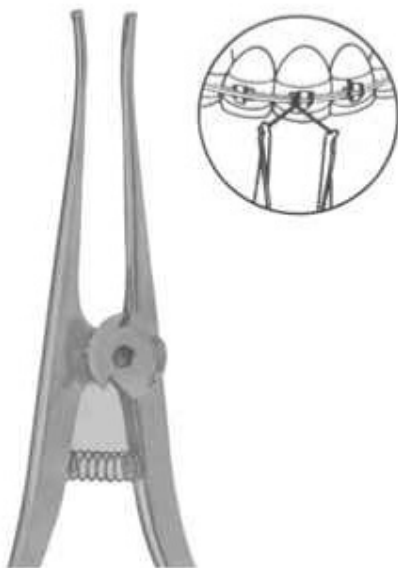

2643
Light Wire Plier

2644
Wire Cutter
12.5 cm

ORTHODONTIC PLIERS

2645
Fig. 101
Wire Bending

2646
Fig. 118
PEESO
Collar

2647
Fig. 417
Crown Shell

2648
STEINER
150 mm
Ligature Pliers

2649
Separating Pliers Elastics
150 mm

2650
121-Lab & Office

ORTHODONTIC PLIERS

2651
How Plier-Titanium Alloy
With special coated beaks

2652
How Plier
Tips are 1/8"(3.2mm)
diameter

2653
How Plier
Tips are 1/8"(3.2mm)
diameter

2654
How Plier-Small
Tips are 3/32"(2.4mm)
diameter