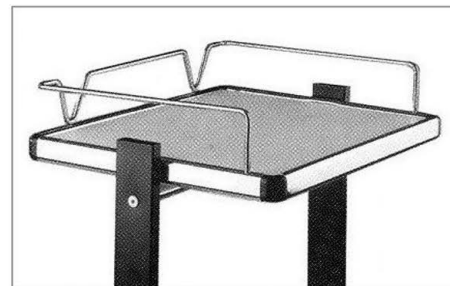

Dressing Trolley
29-950-07

Glazed stainless steel AISI 304
Removable shelves with raised edges to avoid spilling

29-970-01 65 x 45 x 80 (H) cm
29-970-02 80 x 50 x 90 (H) cm
29-970-03 85 x 55 x 93 (H) cm
29-970-04 107 x 63 x 93 (H) cm

29-974-01 80 x 50 x 80 (H) cm
29-974-02 80 x 50 x 90 (H) cm
29-974-03 85 x 55 x 90 (H) cm
29-974-04 107 x 63 x 93 (H) cm

Cart
29-970-01 - 29-970-04

Cart
29-974-01 - 29-974-04

Epoxy coated steel
Shelves with upstands on four sides
Push handle
Mounted on Ø 80mm casters

Ward Trolley
29-978-01 - 29-978-02

29-978-01 70 x 43 x 85 (H) cm 2 Drawer
29-978-02 70 x 43 x 85 (H) cm 3 Drawer

Epoxy coated steel
Removable shelves with upstands on three sides
Mounted on casters
Knock down construction

29-980-01 46 x 37 x 77 (H) cm

29-980-03 46 x 37 x 112 (H) cm
Complete with electrical plug

29-980-02 46 x 37 x 85 (H) cm

Instrument Trolley
29-980-01 - 29-980-03

CONTACT US

 +62 856-6381-381

 inquiry@averonindonesia.com