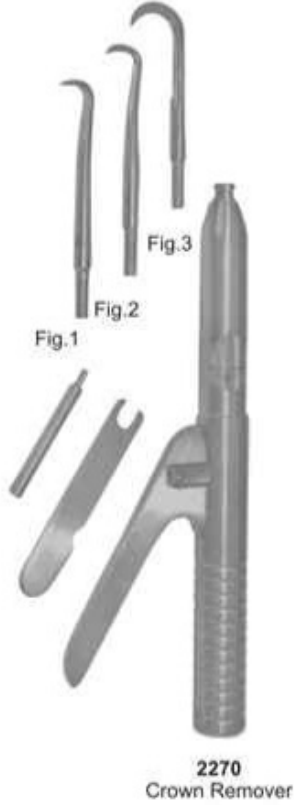

2200
Ck1
Pocket Marker

2201
Ck2
Pocket Marker

2202
Knife

2203
Dissector

2204
Scaler

OCHSENBEIN

2205
Ochsenbein
Fig. 1

2206
Ochsenbein
Fig. 2

2207
Ochsenbein
Fig. 4

Split Chisel Set

2208
Split Chisel
6 mm Curved

2209
Split Chisel
6 mm Straight

2210
Split Chisel
4 mm Curved

2211
Split Chisel
4 mm Straight

CURETTES & SPATULAS

CURETTES & SPATULAS

2282
Plaster Shear
210 mm

2283
Crown Removing Plier
14 cm

2284
MONTFORT
18 CM

2285
BOHM
16 cm

2286
Telescope Crown
Plier, Diamond coated
13.0 cm

2287
Telescope Crown
Plier, Diamond coated
13.0 cm

2288
Telescope Crown Plier
13.0 cm gerieften Maul
15.0 cm gerieften Maul
13.0 cm gelatts Maul
15.0 cm gelatts Maul