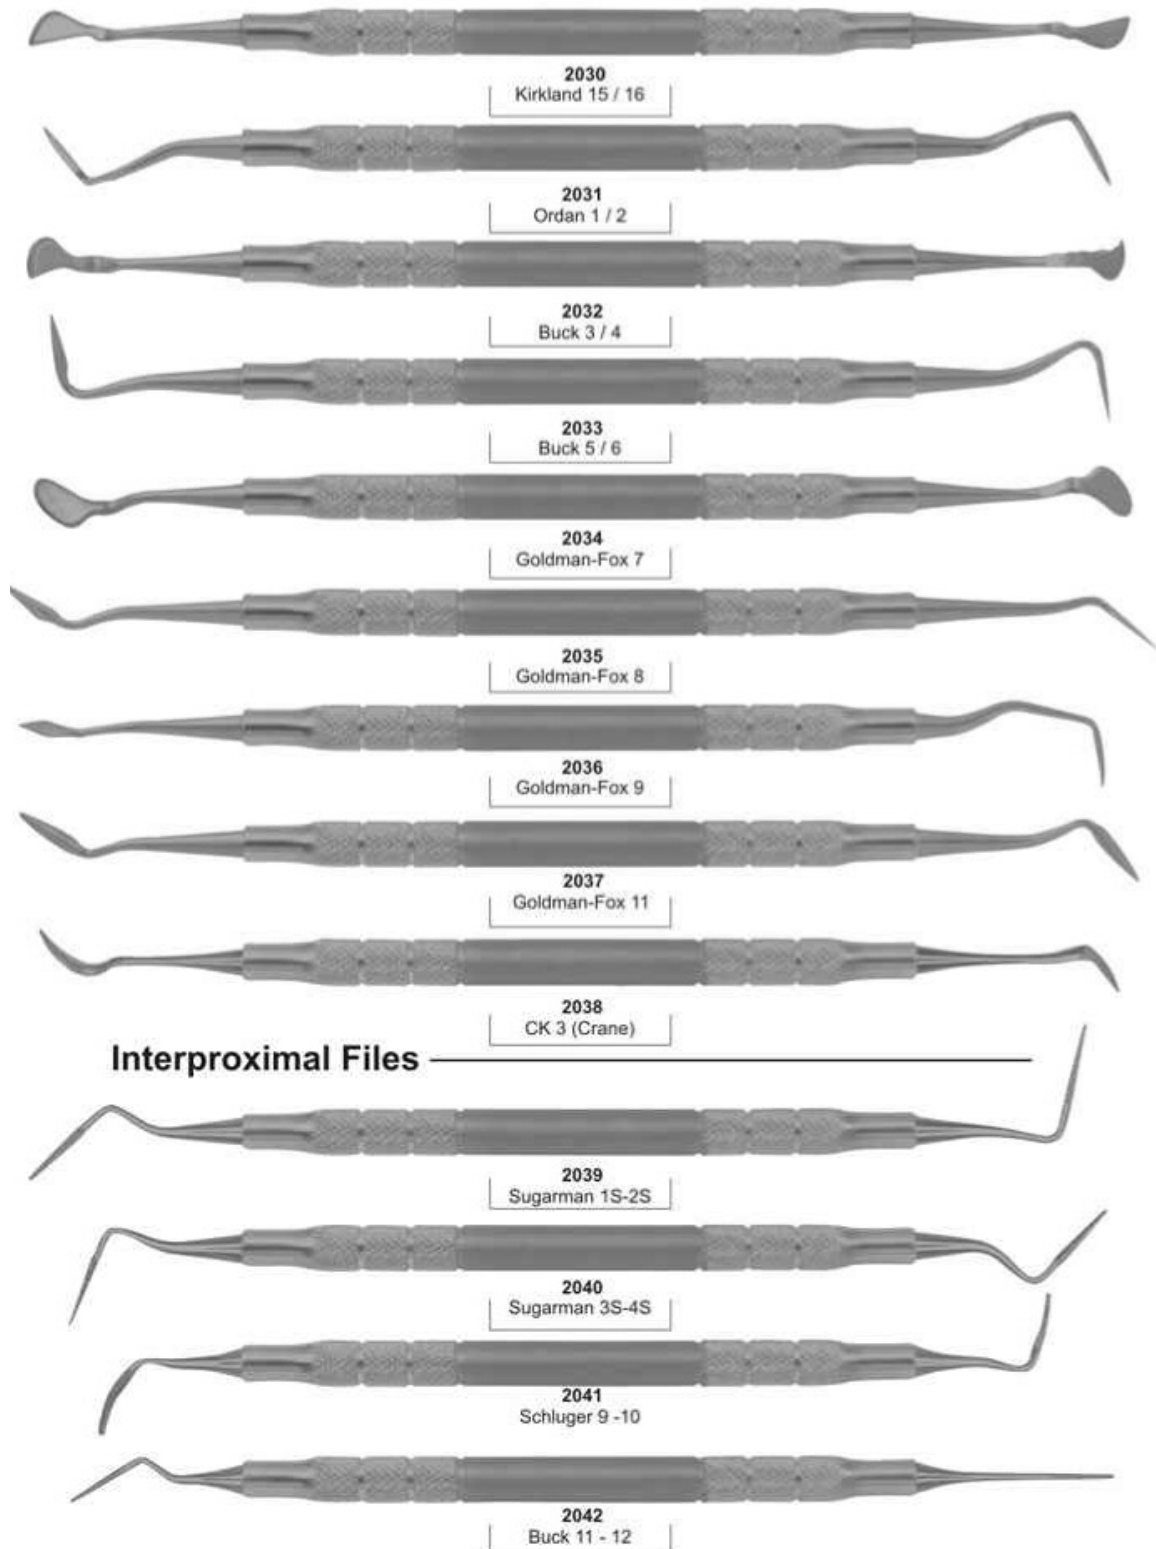

CURETTES & SPATULAS

2025
GF 7 Knife

2026
GF 8 Spear Knife

2027
GF 9 Knife Scaler

2028
GF 11 Spear Knife

2029
GF 21 Sharp Spoon
Small Scaler

CURETTES & SPATULAS

2043
COLUMBIA (2L-2R)