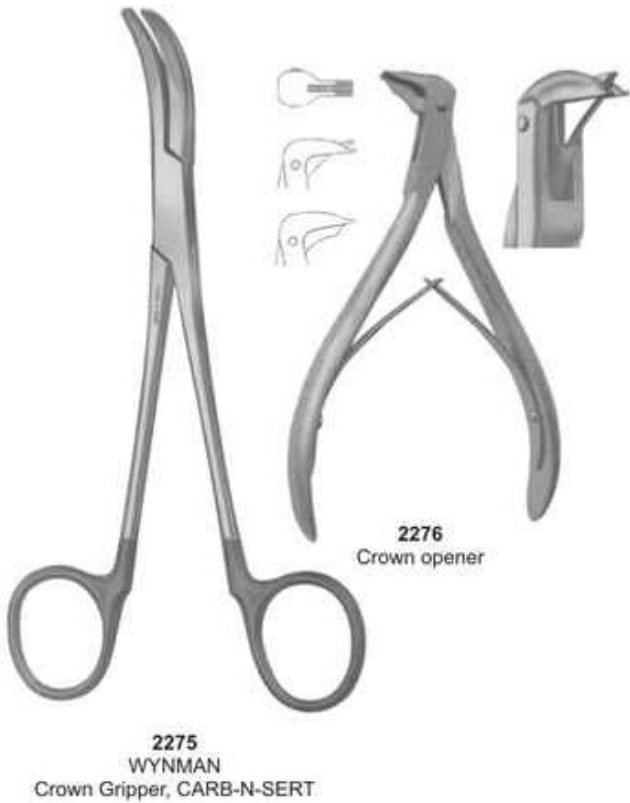

2200
Ck1
Pocket Marker

2201
Ck2
Pocket Marker

2202
Knife

2203
Dissector

2204
Scaler

OCHSENBEIN

2205
Ochsenbein
Fig. 1

2206
Ochsenbein
Fig. 2

2207
Ochsenbein
Fig. 4

Split Chisel Set

2208
Split Chisel
6 mm Curved

2209
Split Chisel
6 mm Straight

2210
Split Chisel
4 mm Curved

2211
Split Chisel
4 mm Straight

CURETTES & SPATULAS

CURETTES & SPATULAS

2282
Plaster Shear
210 mm

2283
Crown Removing Plier
14 cm

2284
MONTFORT
18 CM

2285
BOHM
16 cm

2286
Telescope Crown
Plier, Diamond coated
13.0 cm

2287
Telescope Crown
Plier, Diamond coated
13.0 cm

2288
Telescope Crown Plier
13.0 cm gerieften Maul
15.0 cm gerieften Maul
13.0 cm gelatts Maul
15.0 cm gelatts Maul

2289
Telescope Crown
Plier, Fine
15.0 cm

CURETTES & SPATULAS

Kerrison Rongeurs

- (1.5 mm inside) 2311
 - (2.0 mm inside) 2312
 - (3.0 mm inside) 2313
 - (4.0 mm inside) 2314
 - (4.5 mm inside) 2315
- 16.5 cm**