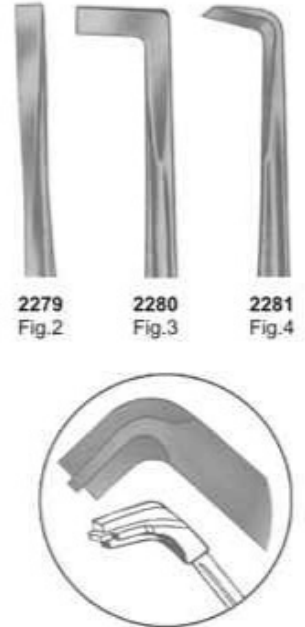

2200
Ck1
Pocket Marker

2201
Ck2
Pocket Marker

2202
Knife

2203
Dissector

2204
Scaler

OCHSENBEIN

2205
Ochsenbein
Fig. 1

2206
Ochsenbein
Fig. 2

2207
Ochsenbein
Fig. 4

Split Chisel Set

2208
Split Chisel
6 mm Curved

2209
Split Chisel
6 mm Straight

2210
Split Chisel
4 mm Curved

2211
Split Chisel
4 mm Straight

CURETTES & SPATULAS

CURETTES & SPATULAS

2282
Plaster Shear
210 mm

2283
Crown Removing Plier
14 cm

2284
MONTFORT
18 CM

2285
BOHM
16 cm

2286
Telescope Crown
Plier, Diamond coated
13.0 cm

2287
Telescope Crown
Plier, Diamond coated
13.0 cm

2288
Telescope Crown Plier
13.0 cm gerieften Maul
15.0 cm gerieften Maul
13.0 cm gelatts Maul
15.0 cm gelatts Maul