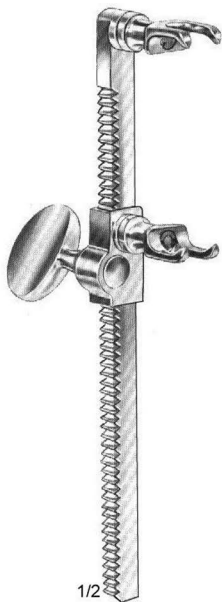

for adults

Cooley
14-214-04
B=35 mm H=50 mm C=200 mm

Castaneda
14-218-01
B=10.5 mm H=32 mm C=65 mm

Castaneda
14-218-02
B=12 mm H=45 mm C=70 mm

Castaneda
14-218-03
B=15 mm H=60 mm C=120 mm

CARDIOVASCULAR

for children

with 2 pairs of blades

Burford
14-224-00
B=48 mm H=42 mm C=135 mm
B=34 mm H=42 mm

for adults

with 2 pairs of blades

Burford
14-224-01
B=65 mm H=62 mm C=200 mm
B=47 mm H=62 mm

14-224-02
B=65 mm H=62 mm C=250 mm
B=47 mm H=62 mm

14-224-03
B=65 mm H=62 mm C=300 mm
B=47 mm H=62 mm

1/2
Sellors
14-270-19
19 cm

1/2
Bailey - Baby
14-272-14
14 cm

short claws
1/2
Bailey
14-274-16
16 cm

long claws
Bailey - Gibbon
14-276-16
16 cm

Allison
14-281-30 30 cm
14-281-32 32 cm

45 x 30 mm
slightly serrated

1/2
Cooley - Struck
14-284-01
24 cm

45 x 35 mm
slightly serrated

1/2
Cooley - Struck
14-284-02
24 cm

CONTACT US

 +62 856-6381-381

 inquiry@averonindonesia.com

 sales@averonindonesia.com