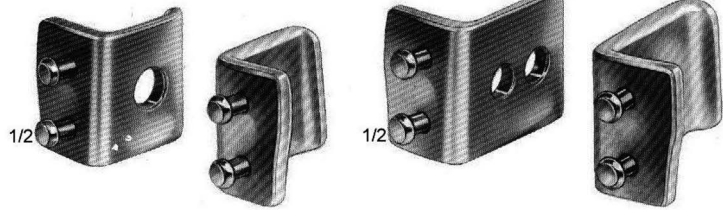

for adults

Cooley
14-214-04
B=35 mm H=50 mm C=200 mm

Castaneda
14-218-01
B=10.5 mm H=32 mm C=65 mm

Castaneda
14-218-02
B=12 mm H=45 mm C=70 mm

Castaneda
14-218-03
B=15 mm H=60 mm C=120 mm

CARDIOVASCULAR

for children

with 2 pairs of blades

Burford
14-224-00
B=48 mm H=42 mm C=135 mm
B=34 mm H=42 mm

for adults

with 2 pairs of blades

Burford
14-224-01
B=65 mm H=62 mm C=200 mm
B=47 mm H=62 mm

14-224-02
B=65 mm H=62 mm C=250 mm
B=47 mm H=62 mm